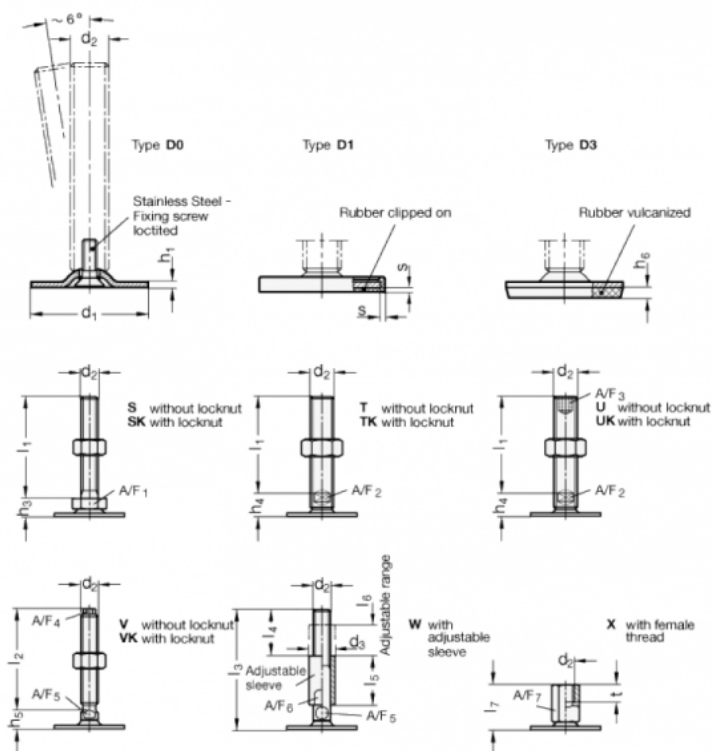

Data Sheet

Article number: 204180M20125D1UK

Description: E+G levelling foot
GN 41-80-M20-125-D1-UK

Note: UK With nut, Hexagon socket at the top, Wrench flat at the bottom

Measures

A/F2 = 15	s = 2
A/F3 = 10	
d1 = 80	
d2 = M20	
h1 = 3	
h4 = 18	
h6 =	
l1 = 125	